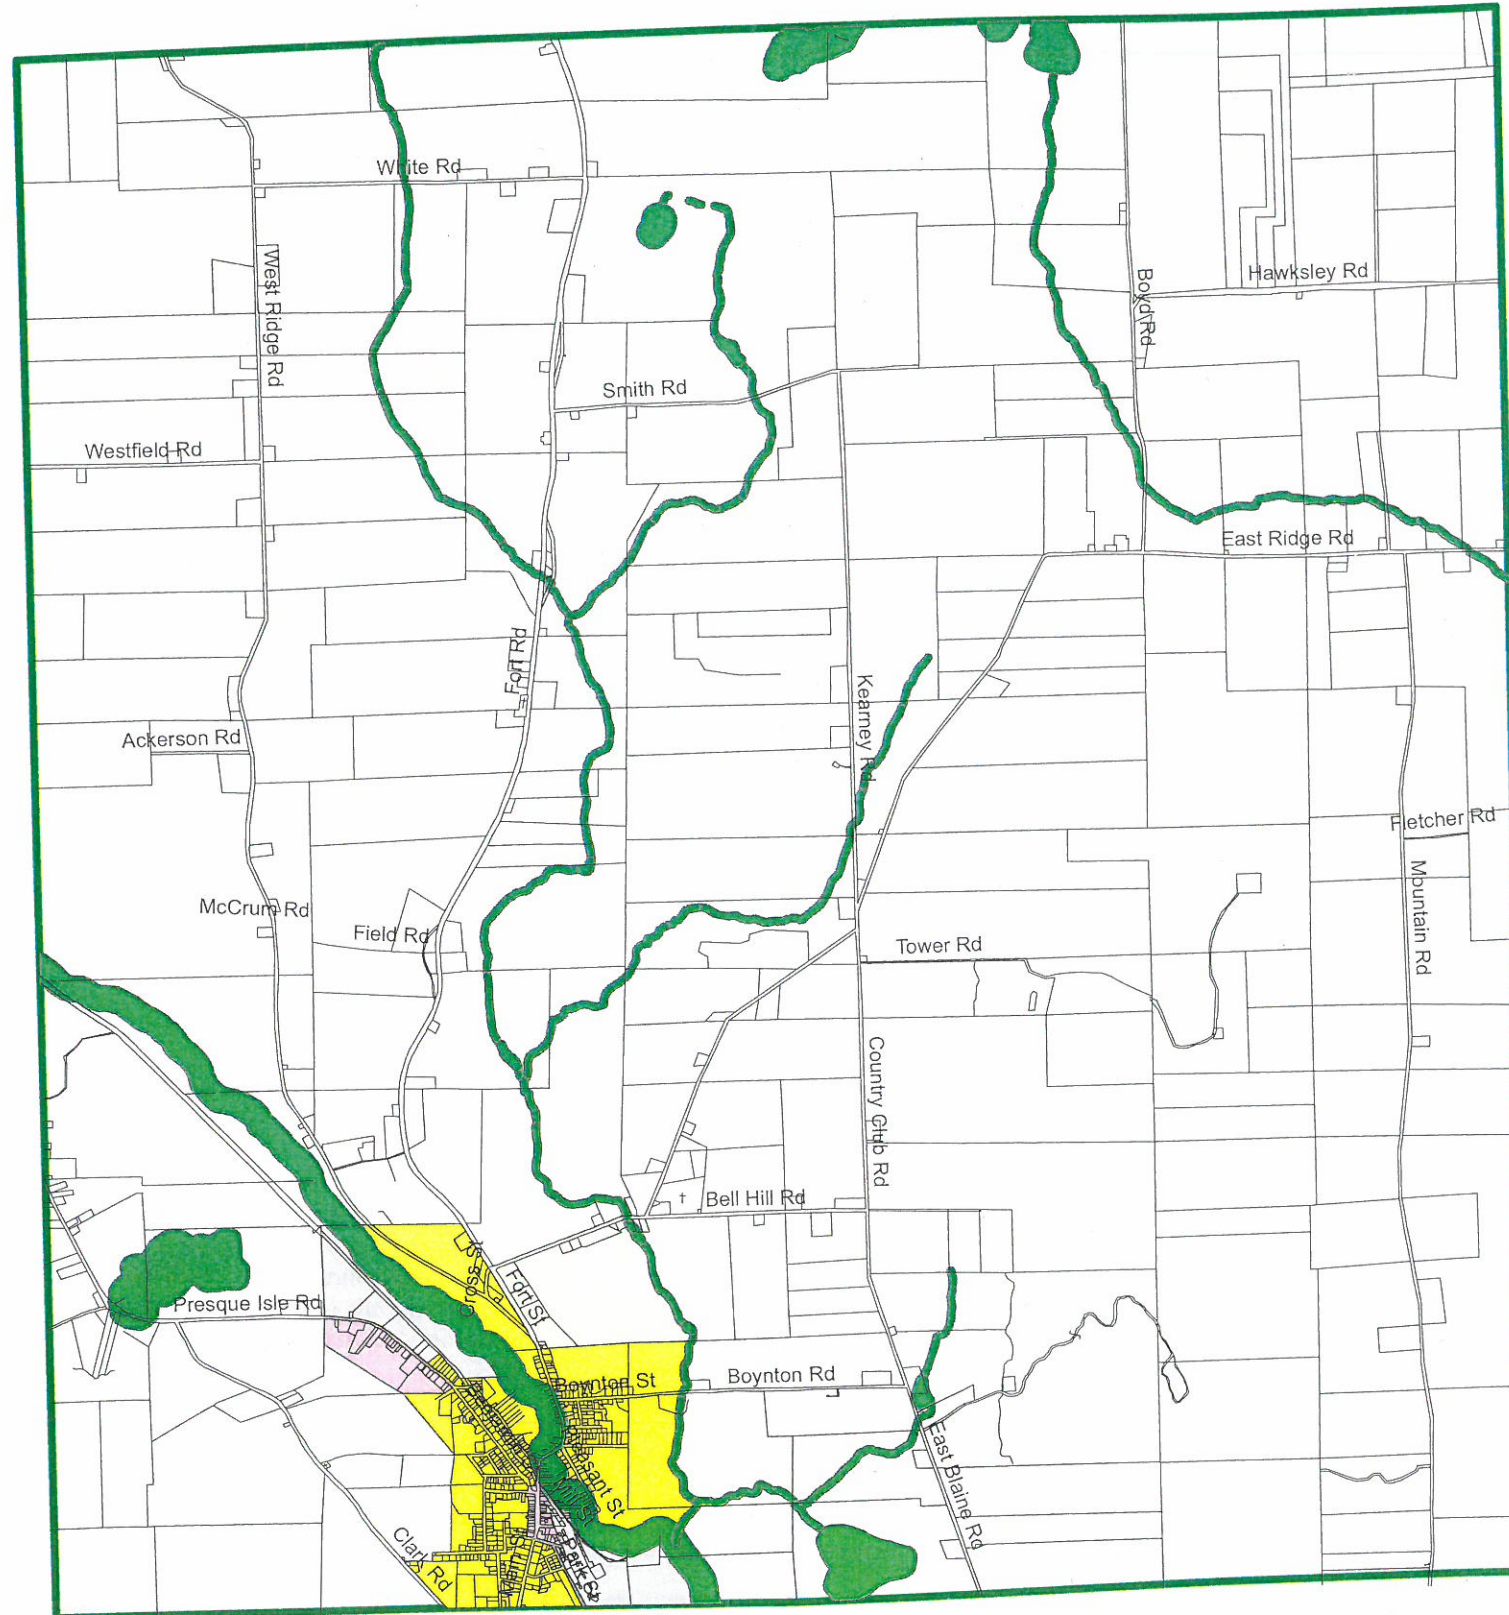

Legend

Township Boundaries

Lotlines

Mars Hill Official Zoning

Commercial District

Farm District

Industrial District

Residential District 1

Rural Residential District

Shoreland Areas

1 inch equals 3,833.33 feet

Mars Hill
Official Zoning Map